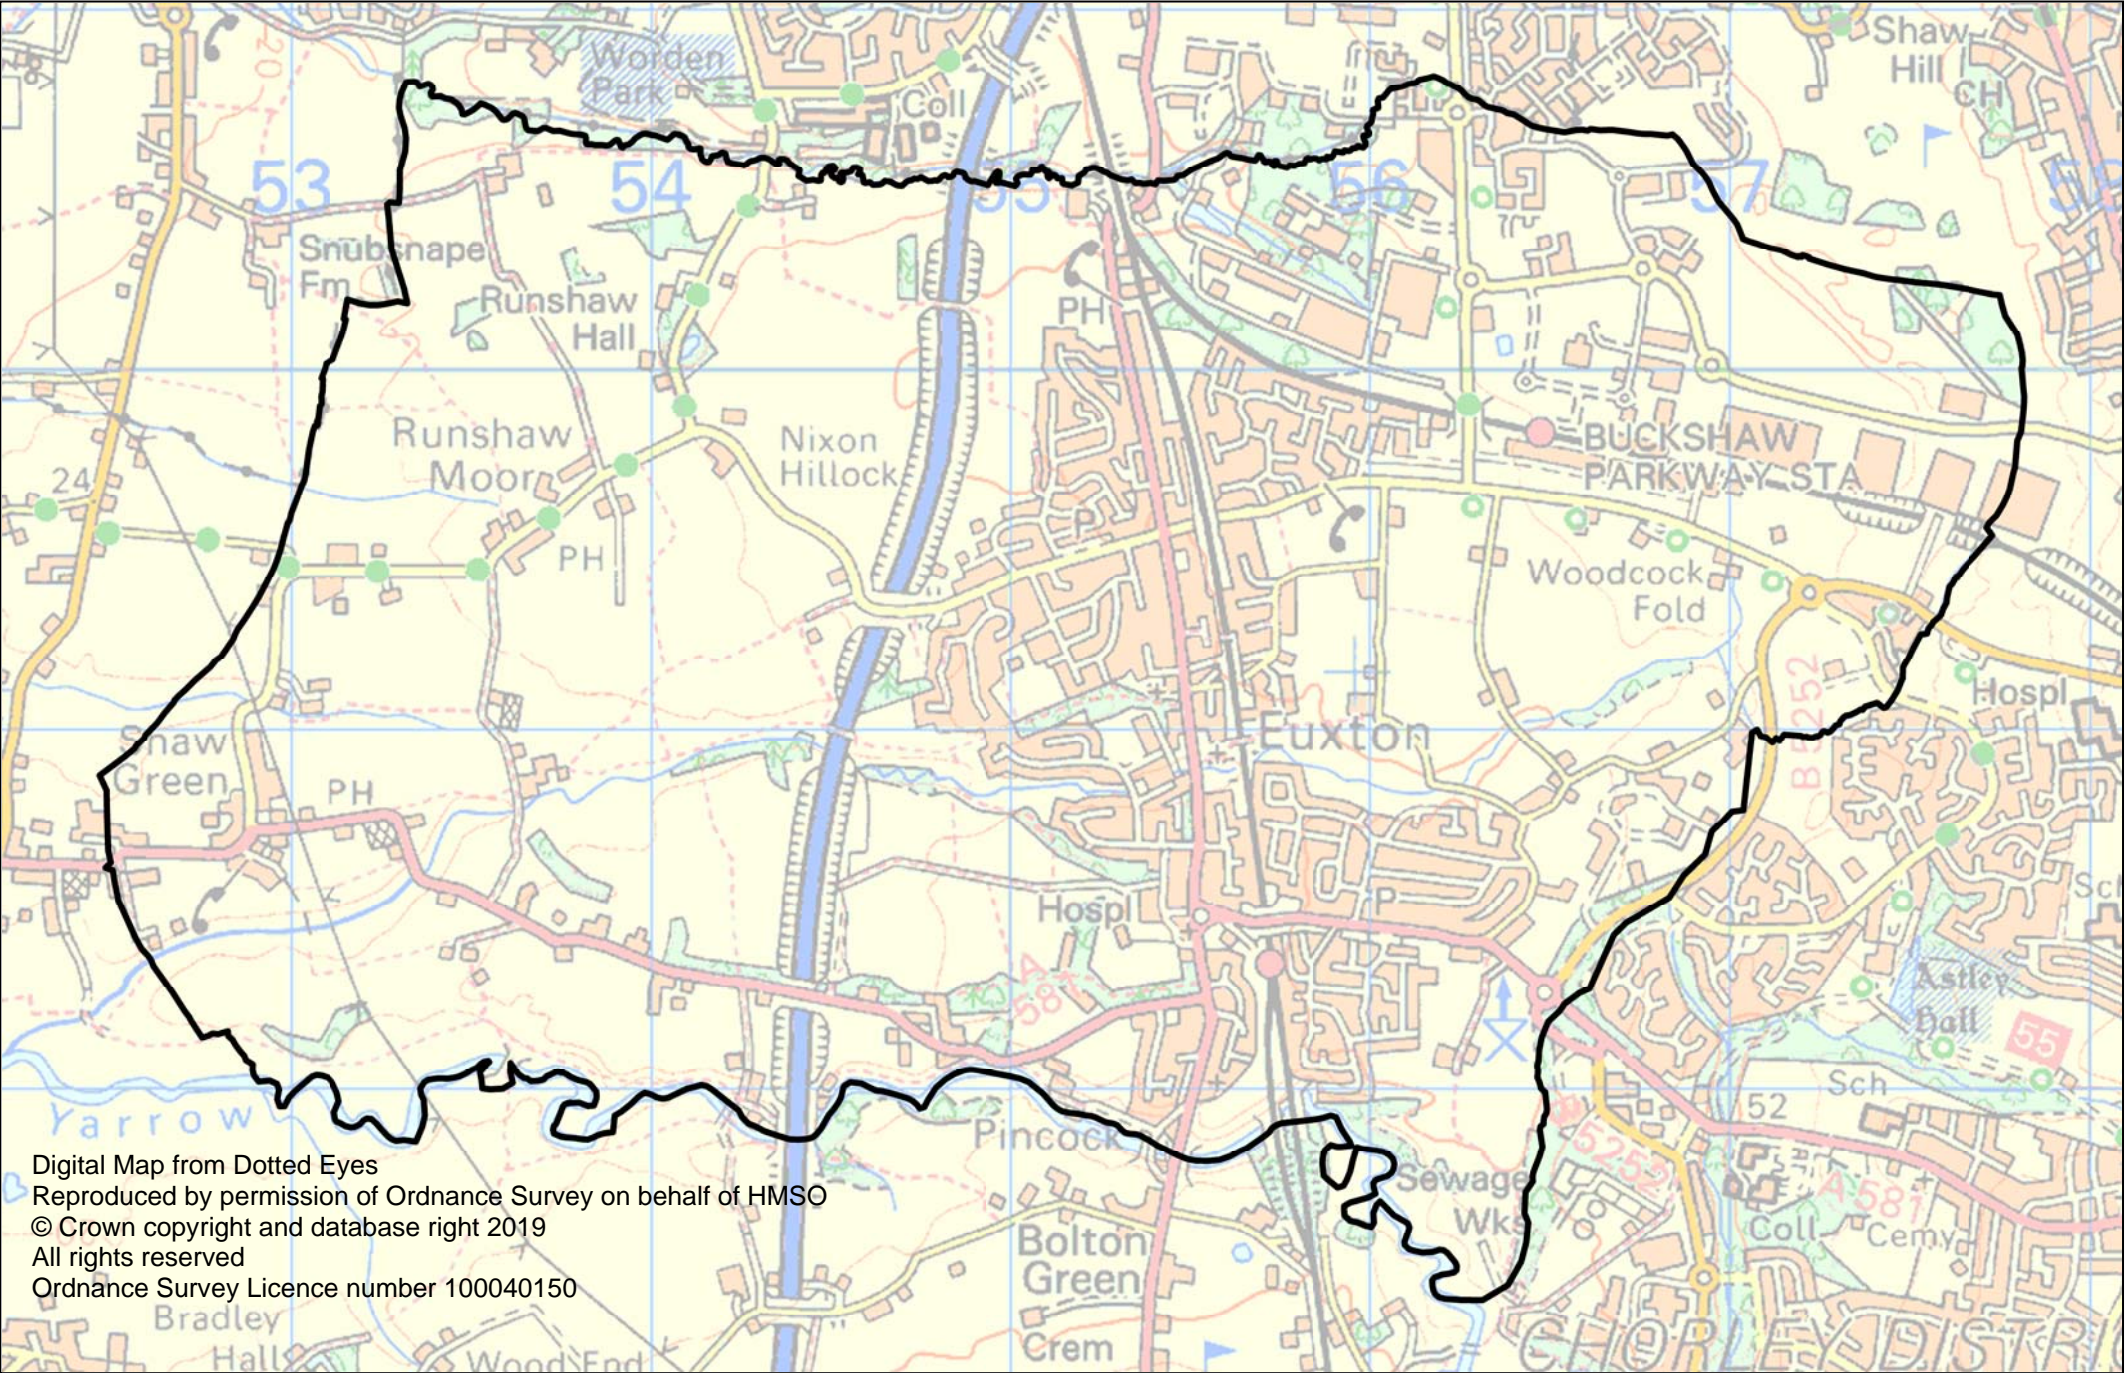

EUXTON

Digital Map from Dotted Eyes
Reproduced by permission of Ordnance Survey on behalf of HMSO
© Crown copyright and database right 2019
All rights reserved
Ordnance Survey Licence number 100040150